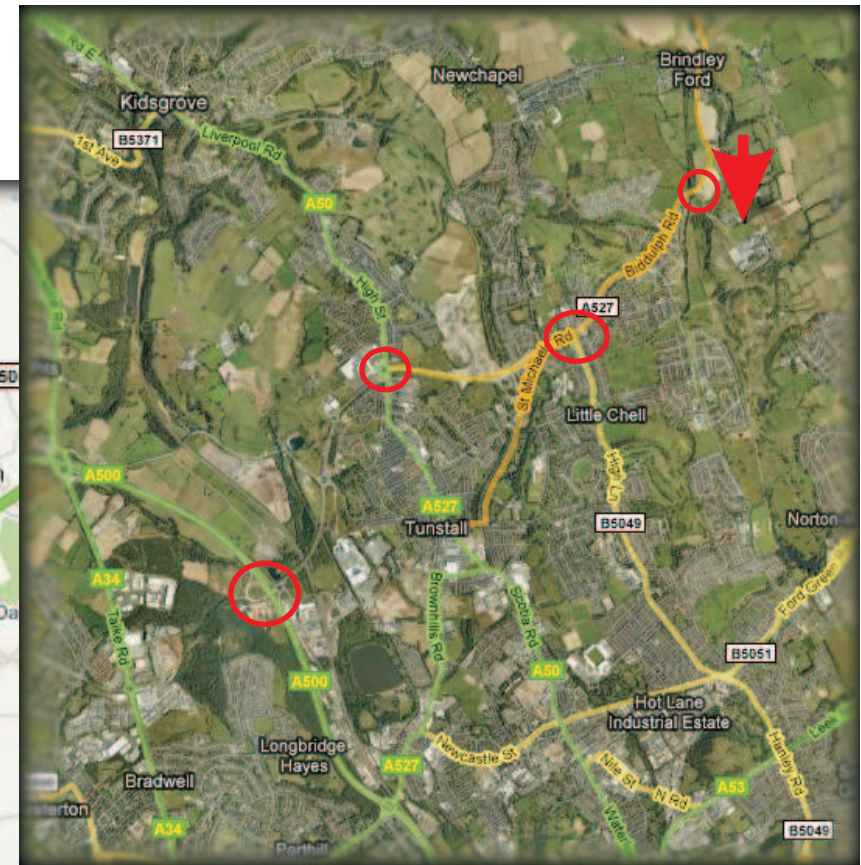

## **Chatterley Whitfield Enterprise Centre**

**Chatterley Whitfield,  
Stoke-on-Trent  
ST6 8UW**

**+44 (0)1782 817851**

**email enquiries@pdcomponents.co.uk**