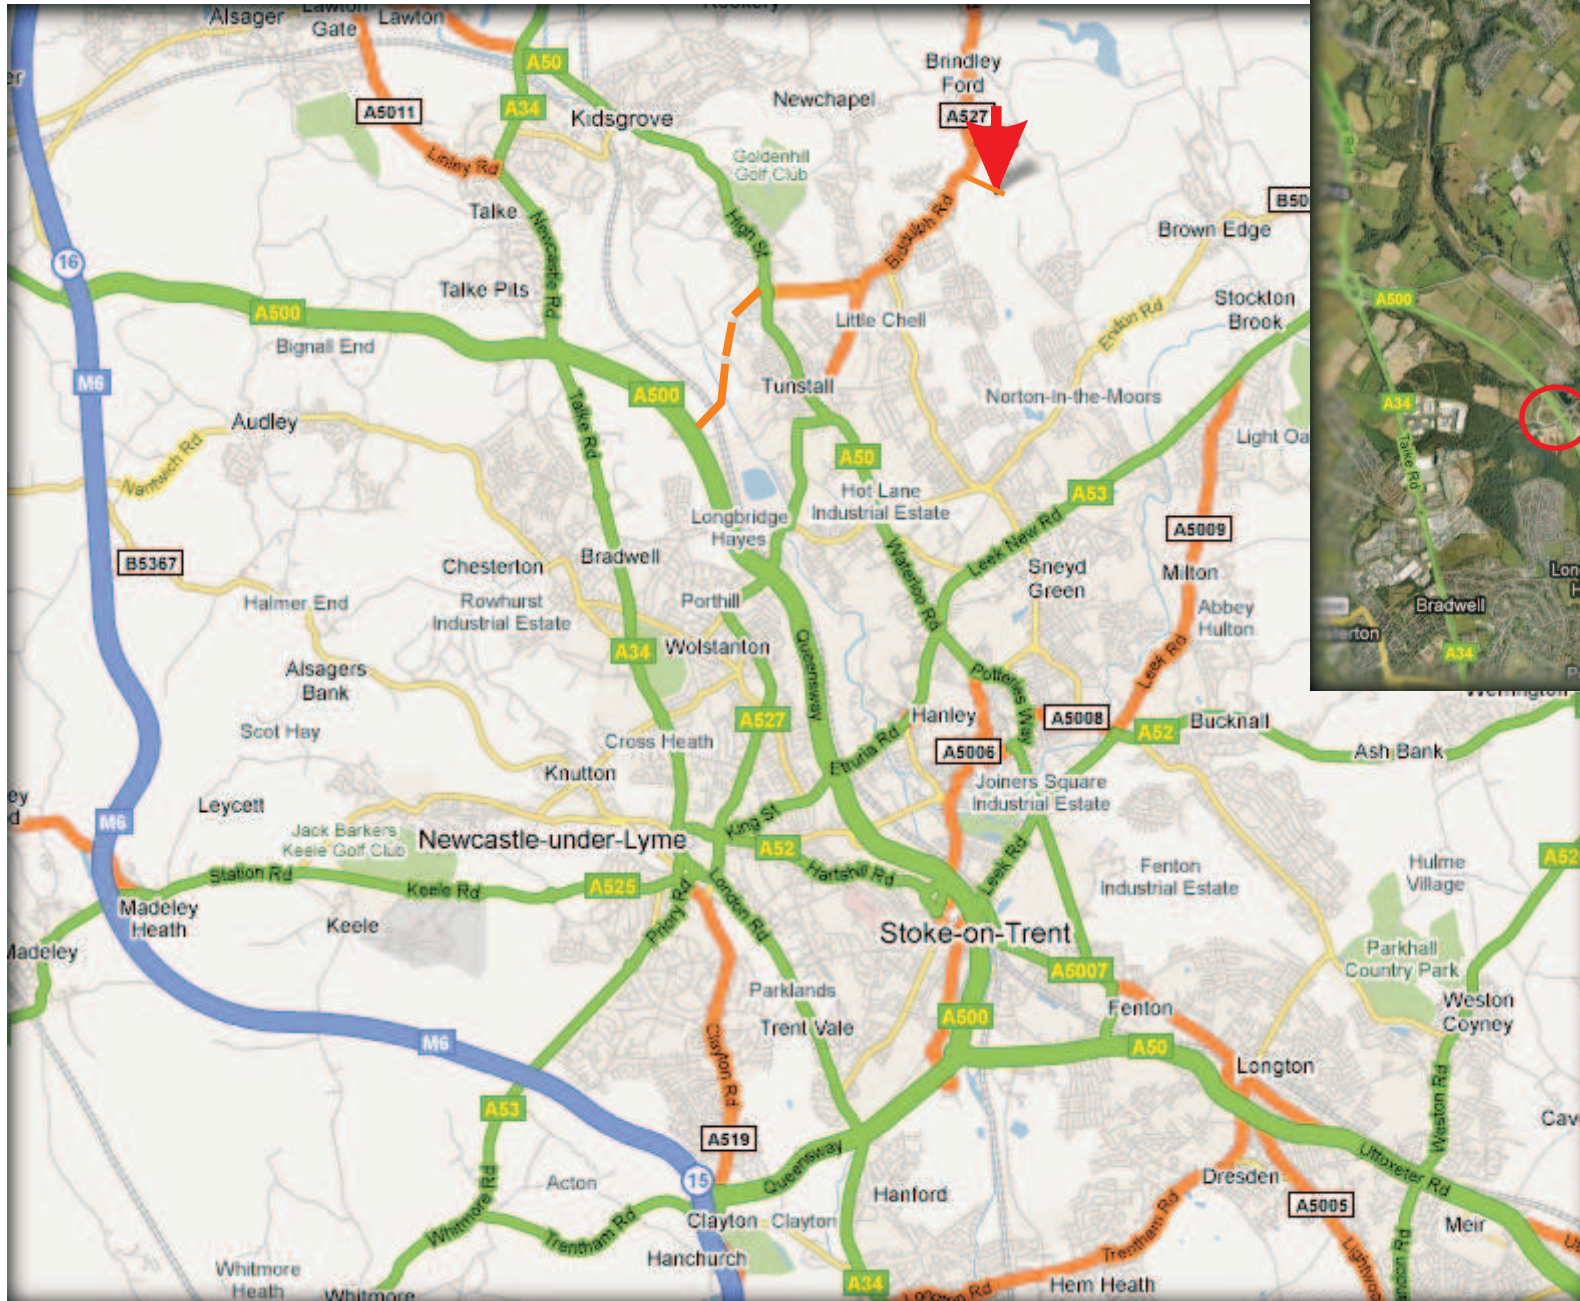

## **Chatterley Whitfield Enterprise Centre**

**Chatterley Whitfield,  
Stoke-on-Trent  
ST6 8UW**

**+44 (0)1782 817851**

**email enquiries@pdcomponents.co.uk**